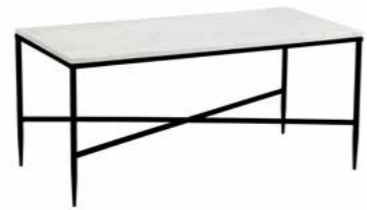

SOPHIE BRASS AND MARBLE TOP COFFEE TABLE 4

XC-CT-30GL  
29.5 X 29.5 X 16.9 INCHES  
102898

SOPHIE BRASS AND MARBLE TOP END TABLE 4

XC-ET-30GL  
19.7 X 19.7 X 20 INCHES  
102899

ERIN MARBLE ROUND MARBLE COFFEE TABLE 4

XC-CT-4386  
29.1 X 29.1 X 15.3 INCHES  
103415

ERIN MARBLE ROUND MARBLE END TABLE 4

XC-ET-5743  
19.3 X 19.3 X 20.86 INCHES  
103416

**HERBERT MARBLE GOLD COFFEE TABLE ④**

GY-CT-2733G  
41 X 20 X 18 INCHES  
102733

**HERBERT BLACK MARBLE COFFEE TABLE ④**

GY-CT-2733BK  
41 X 20 X 18 INCHES  
102734

**AMELIA MARBLE NESTING COFFEE TABLE ④**

GY-CT-39469G  
35X35X17  
31X31X14 INCHES  
102737

**AMELIA MARBLE NESTING COFFEE TABLE ④**