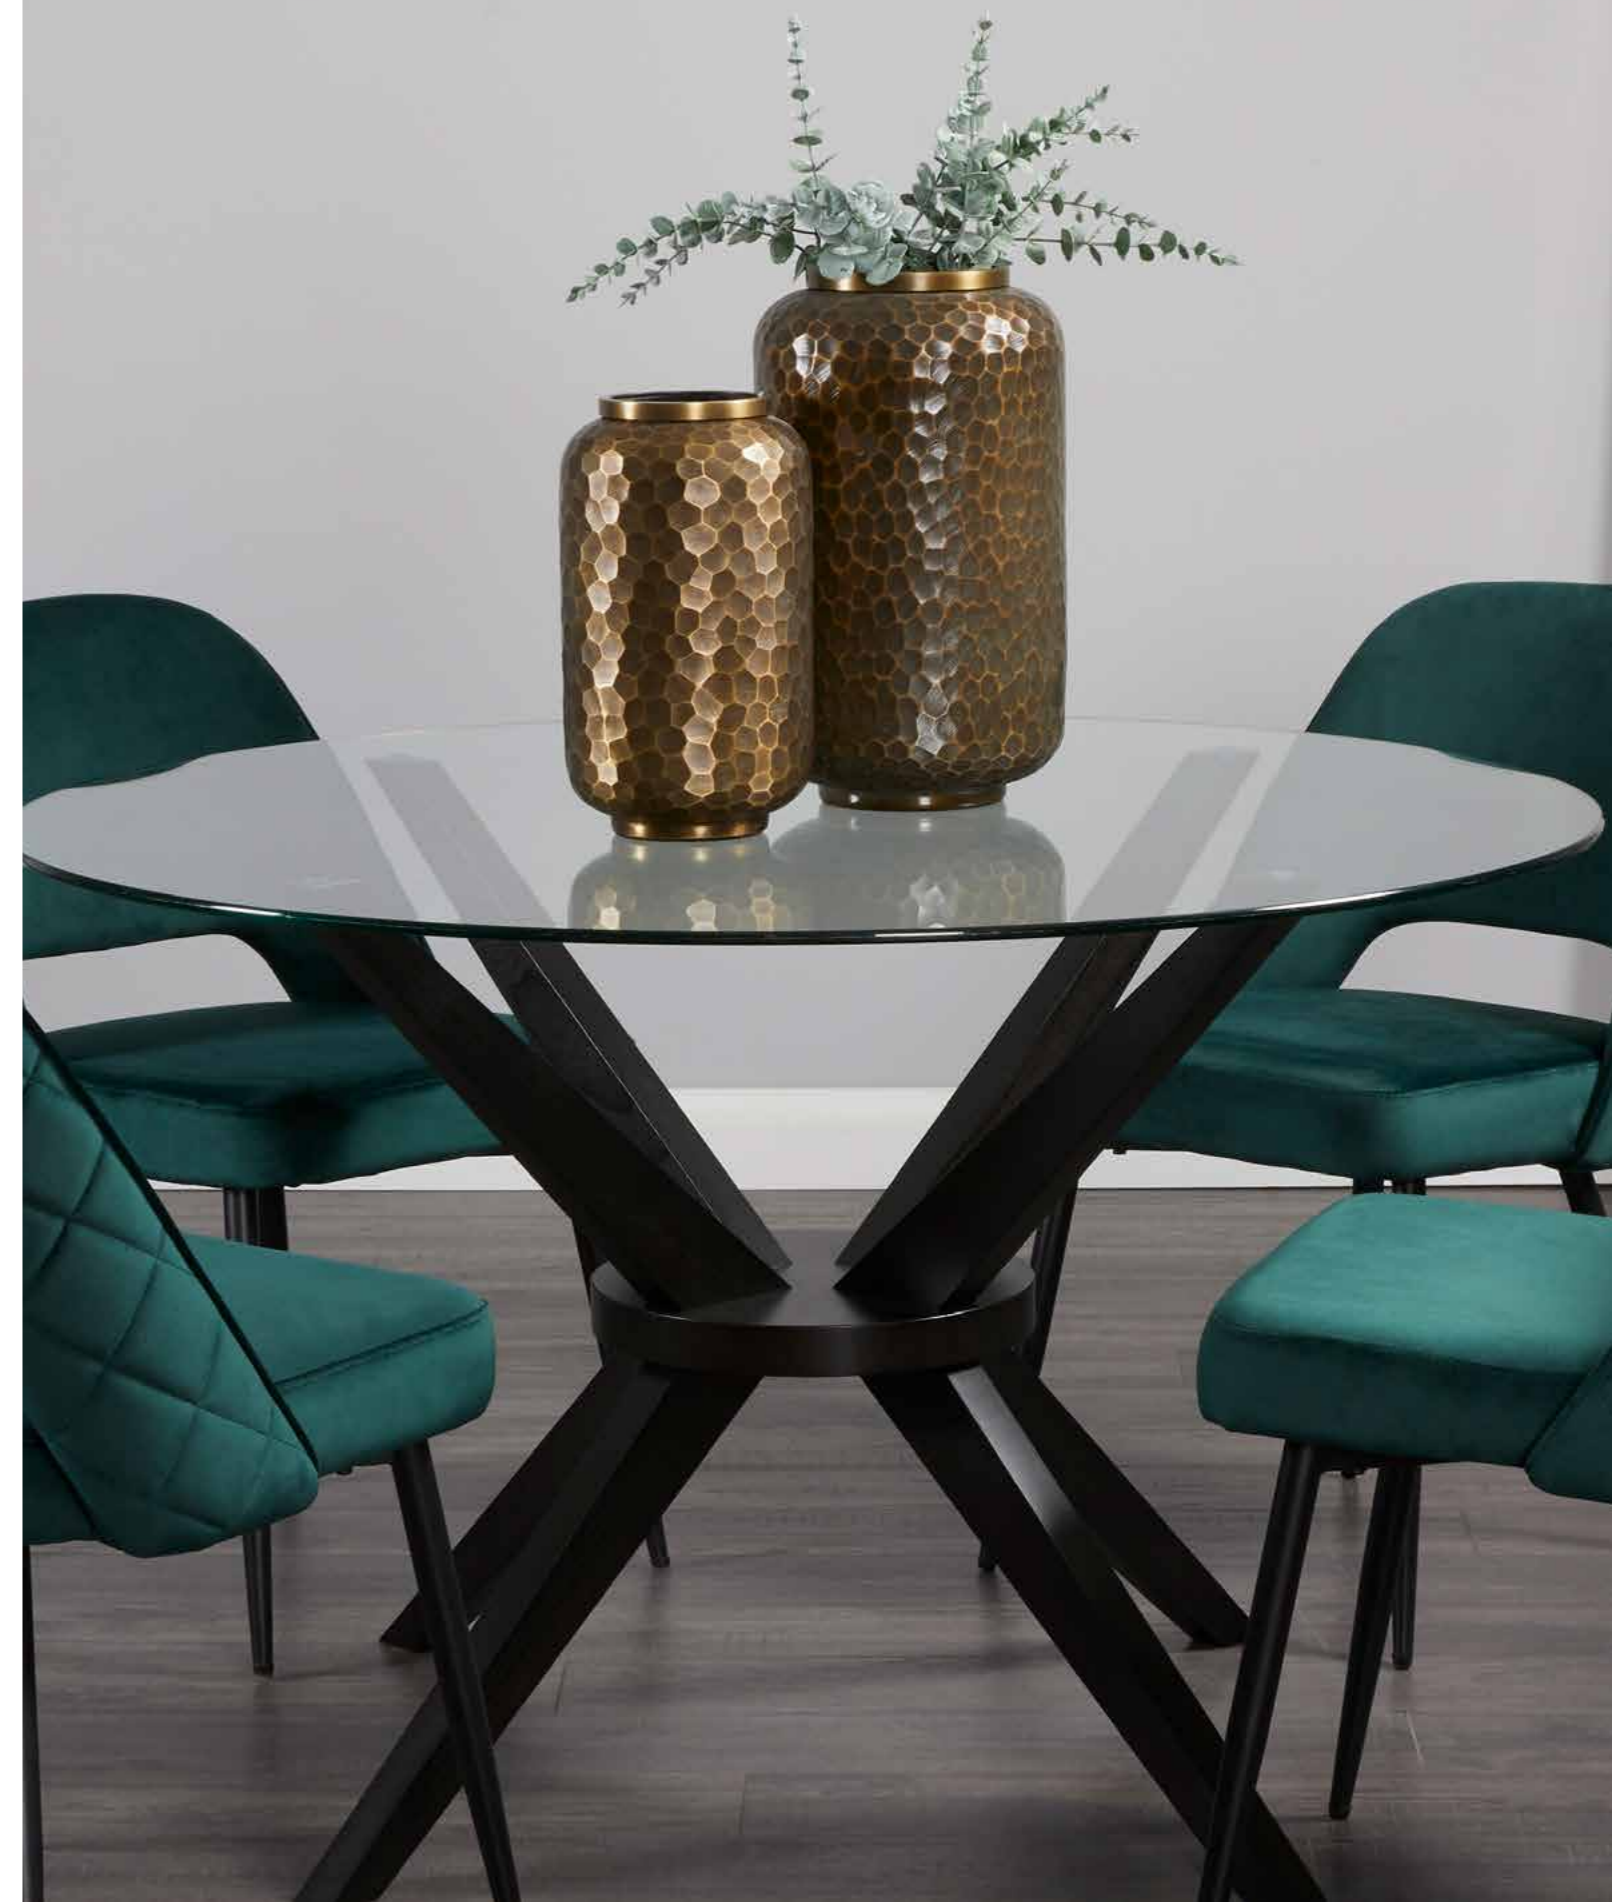

**DECORATIVE BOWL GOLD 4**

XC-6044-G  
14 X 13 X 4 INCHES  
102869

**DECORATIVE BOWL BLACK 4**

XC-6044-BK  
14 X 13 X 4 INCHES  
102868

**ETHEN FLOWER VASES 4**

XC-1511AG  
9.4 X 9.4 X 15.7 INCHES  
7.5 X 7.5 X 11.8 INCHES  
102878