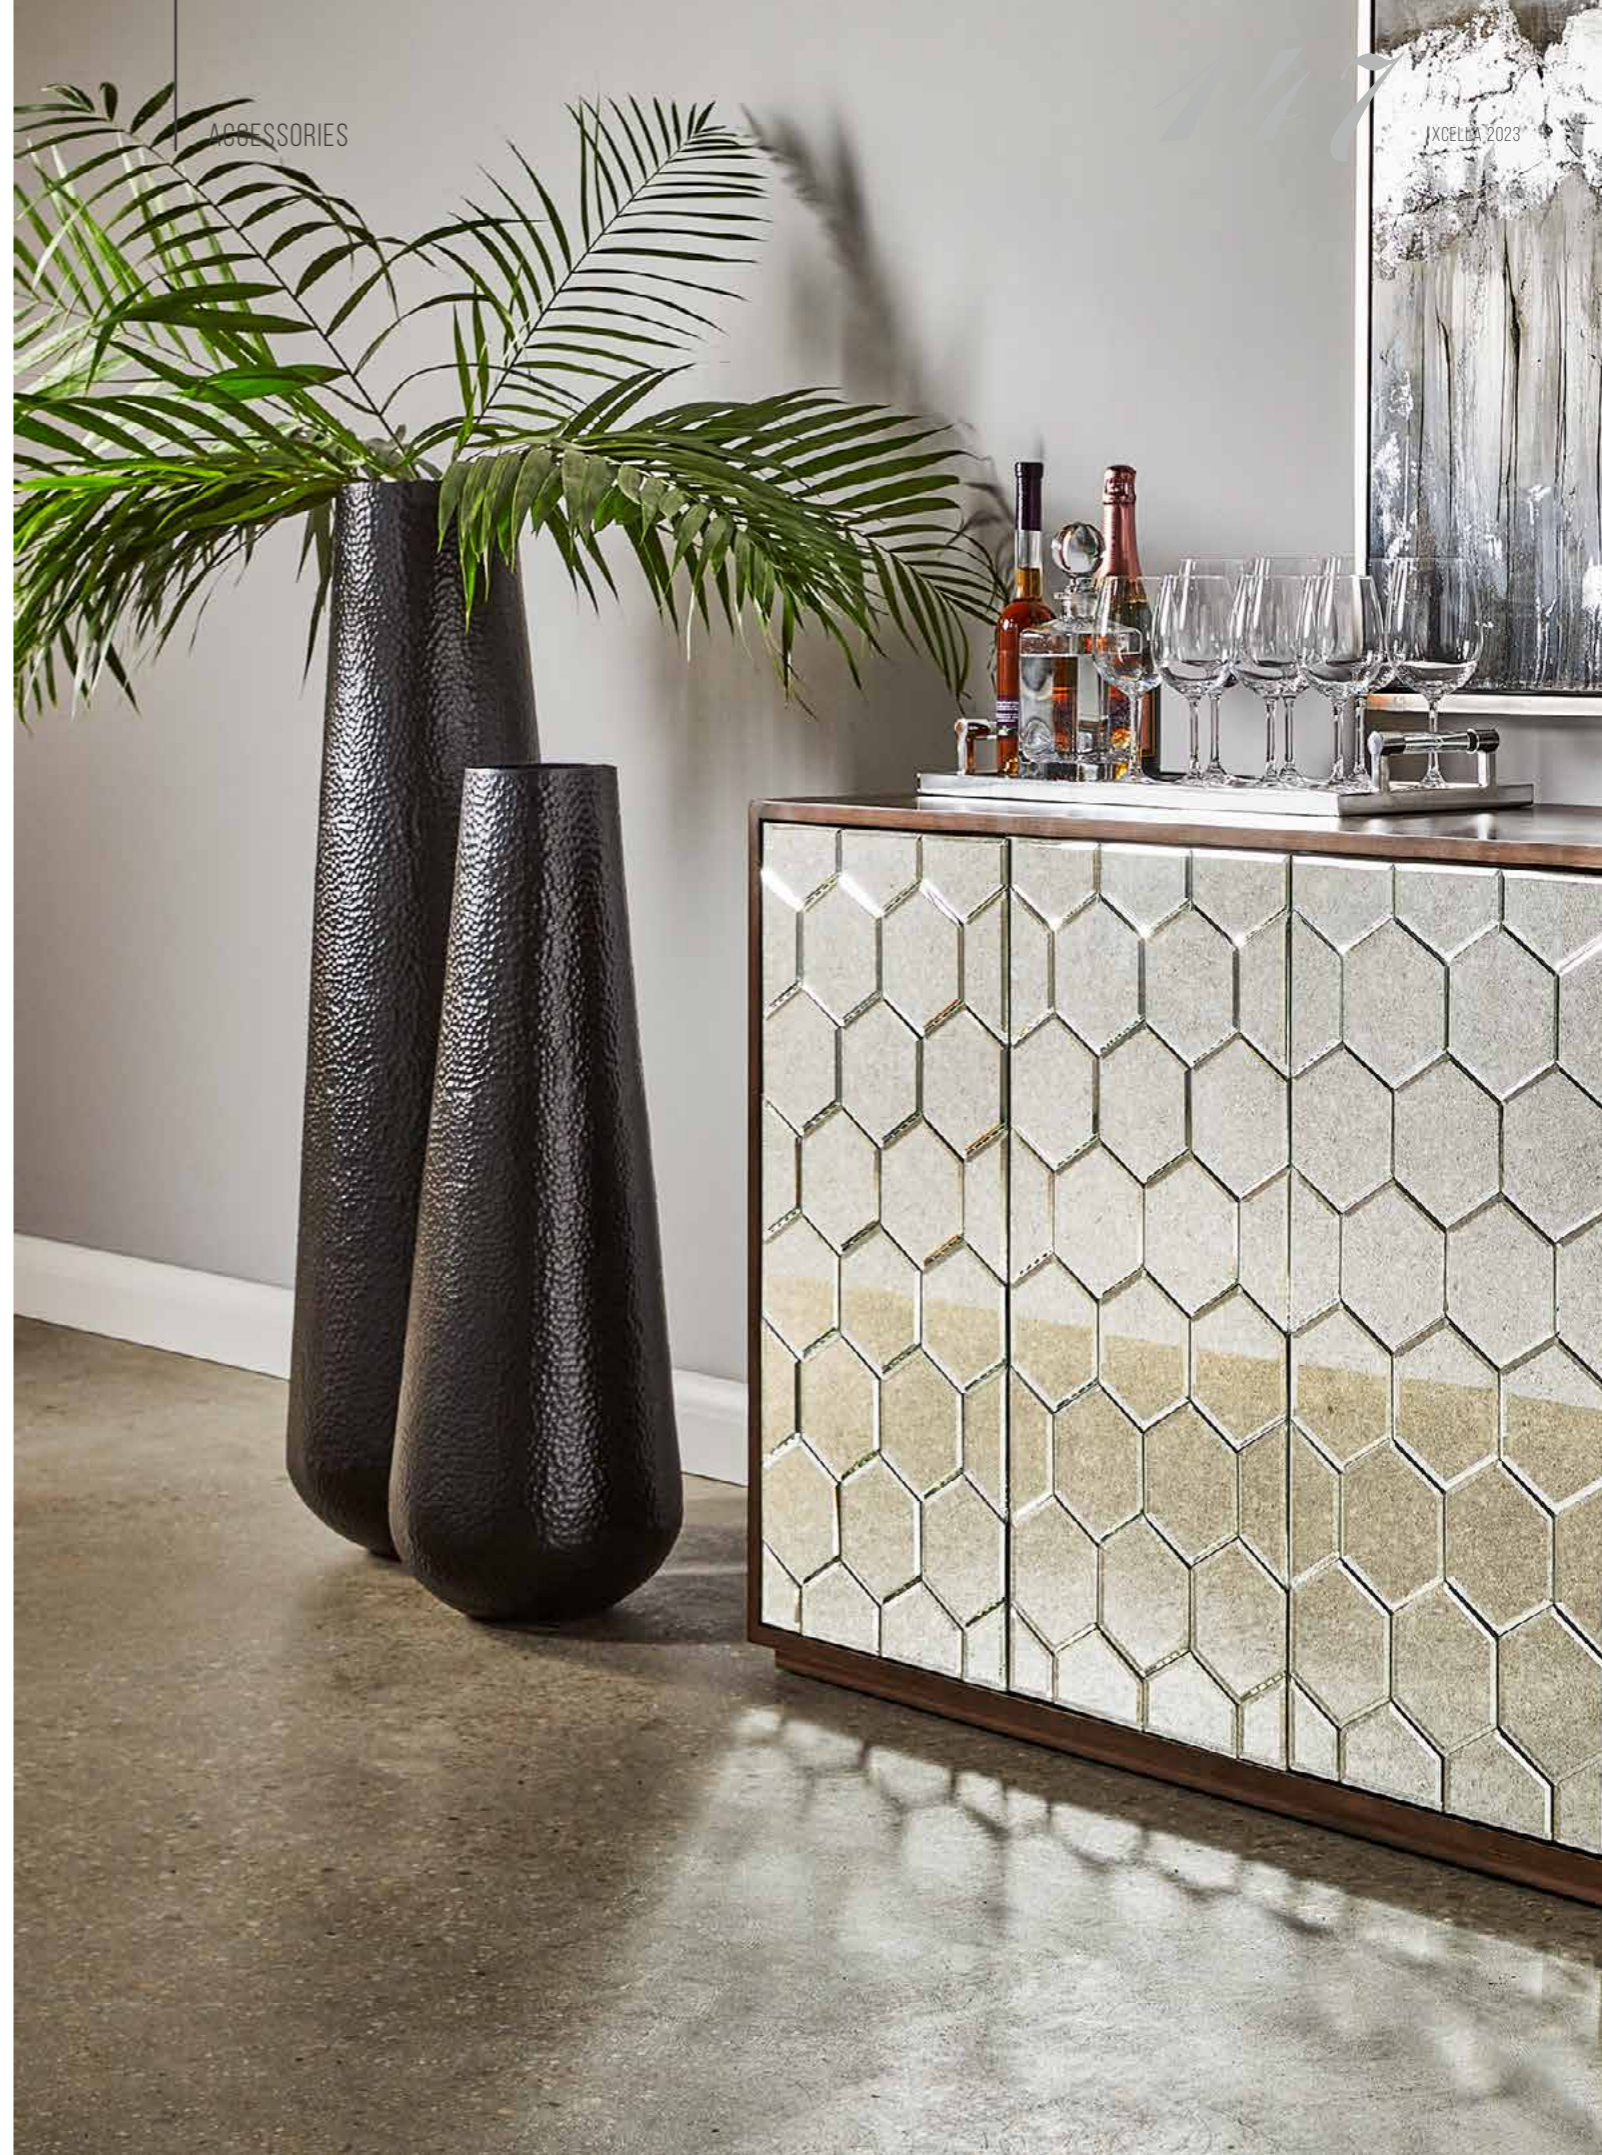

101260

**SILVER VASE 4**

XC-34107  
5.9 X 23.6 INCHES  
5.9 X 35.4 INCHES

101464/101465

**IRON VASE 4**

XC-AE-1253  
M: 9 X 9 X 36 INCHES  
L: 9 X 9 X 42 INCHES

101593/101594

**WHITE MARBLE AND GOLD TEA LIGHT LARGE** ④