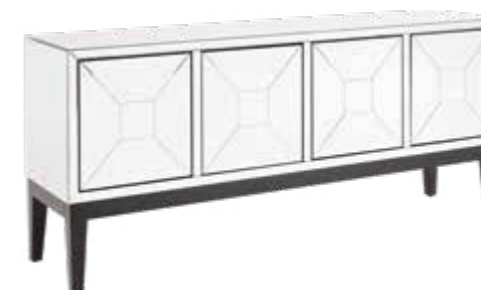

GORDON 4 DOOR CABINET 4

GY-HJB21274-4D
71.5 X 18 X 31.8 INCHES
103013