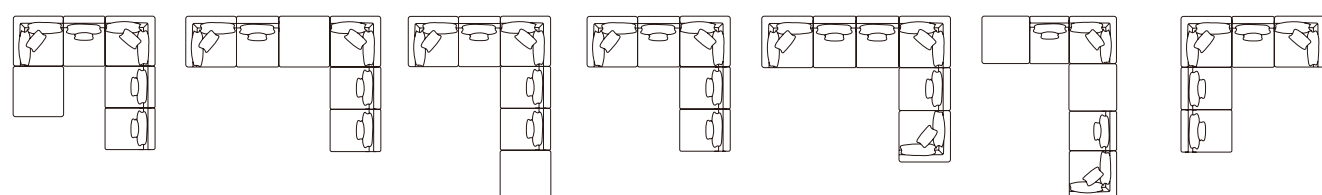

GY-SC-8562
130.3/128.7X28.2 INCHES

GREY VELVET | 102623
JAVA CHOCOLATE | 102636

GY-AC-8198 BLUE
42.5 X 33.5 X 33 INCHES
PLATINUM | 101924
BLUE VELVET | 102314